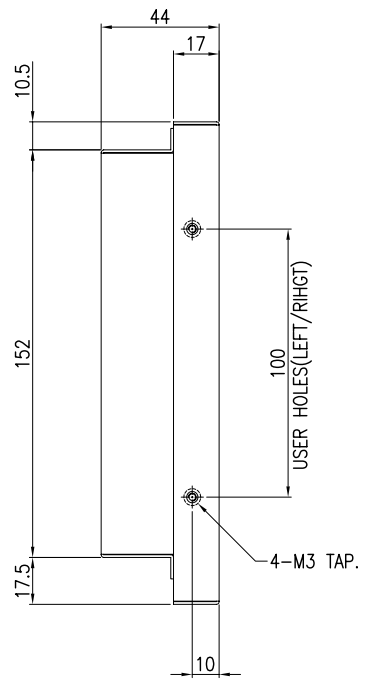

USER'S MANUAL

9 Gunnery Terrace, Duke of Wellington Avenue
Royal Arsenal, Woolwich, London. SE18 6SW
United Kingdom
Tel : +44 208 325 1062 Fax: +44208 181 6751
www.gpegint.com sales@gpegint.com

SCALE	UNIT	Q'TY	MATERIAL		MODEL	AOD084-01
	mm/mm	1	EGI 1.0t		DRAW NAME	8.4" PANEL MOUNT ASSEMBLY
1/2	DESIGN	CHECKED	REVIEW	APPROVED	FILE No.	AOD084-010
	B.N.JNAG					
	06 12 22					