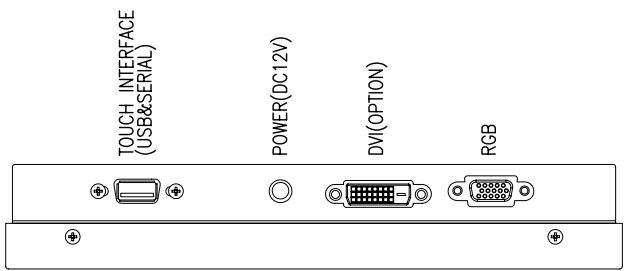

USER'S MANUAL

9 Gunnery Terrace, Duke of Wellington Avenue
Royal Arsenal, Woolwich, London. SE18 6SW
United Kingdom
Tel : +44 208 325 1062 Fax: +44208 181 6751
www.gpegint.com sales@gpegint.com

SCALE	UNIT	Q'TY	MATERIAL		MODEL	AOD084-01
	mm/mm	1	EGI 1.0t		DRAW NAME	8.4" PANEL MOUNT ASSEMBLY
1/2	DESIGN	CHECKED	REVIEW	APPROVED	FILE No.	AOD084-010
	B.N.JNAG					
	06 12 22					