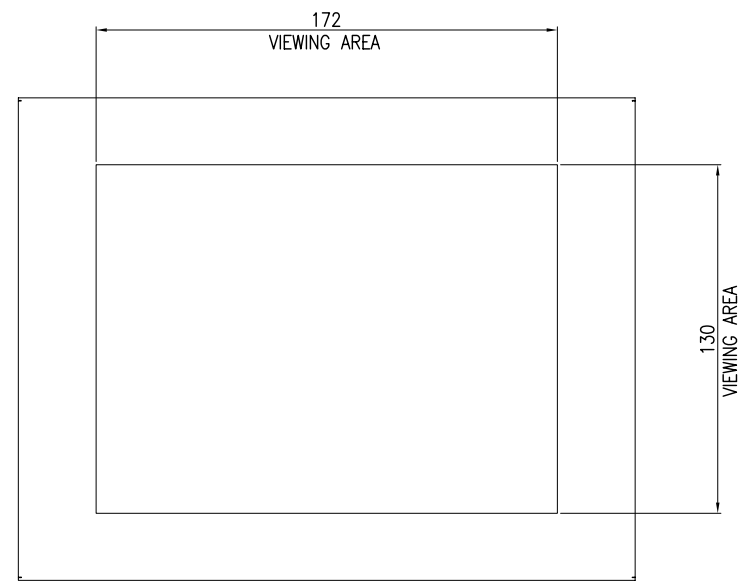

USER'S MANUAL

9 Gunnery Terrace, Duke of Wellington Avenue
Royal Arsenal, Woolwich, London. SE18 6SW
United Kingdom
Tel : +44 208 325 1062 Fax: +44208 181 6751
www.gpegint.com sales@gpegint.com

SCALE	UNIT	Q'TY	MATERIAL		MODEL	AOD084-01
	mm/mm	1	EGI 1.0t		DRAW NAME	8.4" PANEL MOUNT ASSEMBLY
1/2	DESIGN	CHECKED	REVIEW	APPROVED	FILE No.	AOD084-010
	B.N.JNAG					
	06 12 22					