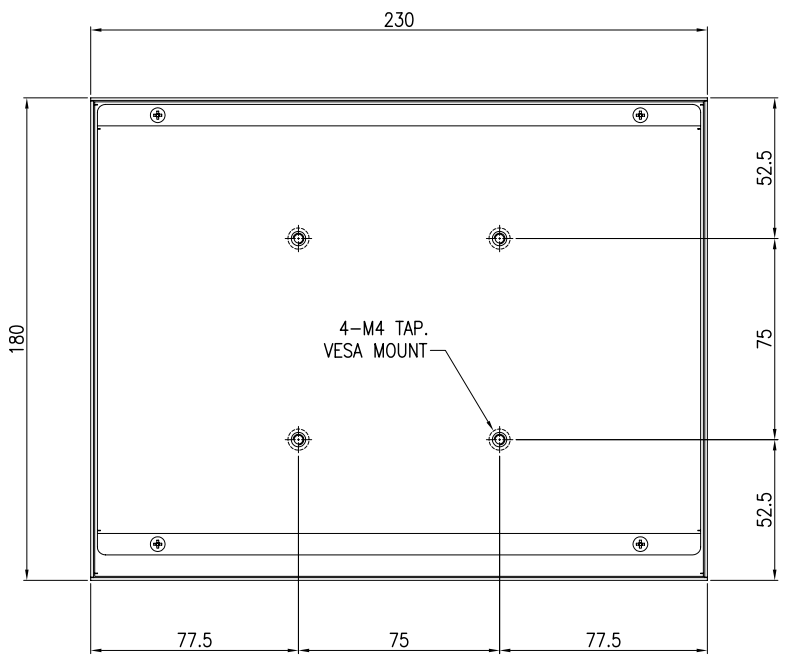

USER'S MANUAL

9 Gunnery Terrace, Duke of Wellington Avenue
Royal Arsenal, Woolwich, London. SE18 6SW
United Kingdom
Tel : +44 208 325 1062 Fax: +44208 181 6751
www.gpegint.com sales@gpegint.com

SCALE	UNIT	Q'TY	MATERIAL		MODEL	AOD084-01
	mm/mm	1	EGI 1.0t		DRAW NAME	8.4" PANEL MOUNT ASSEMBLY
1/2	DESIGN	CHECKED	REVIEW	APPROVED	FILE No.	AOD084-010
	B.N.JNAG					
	06 12 22					